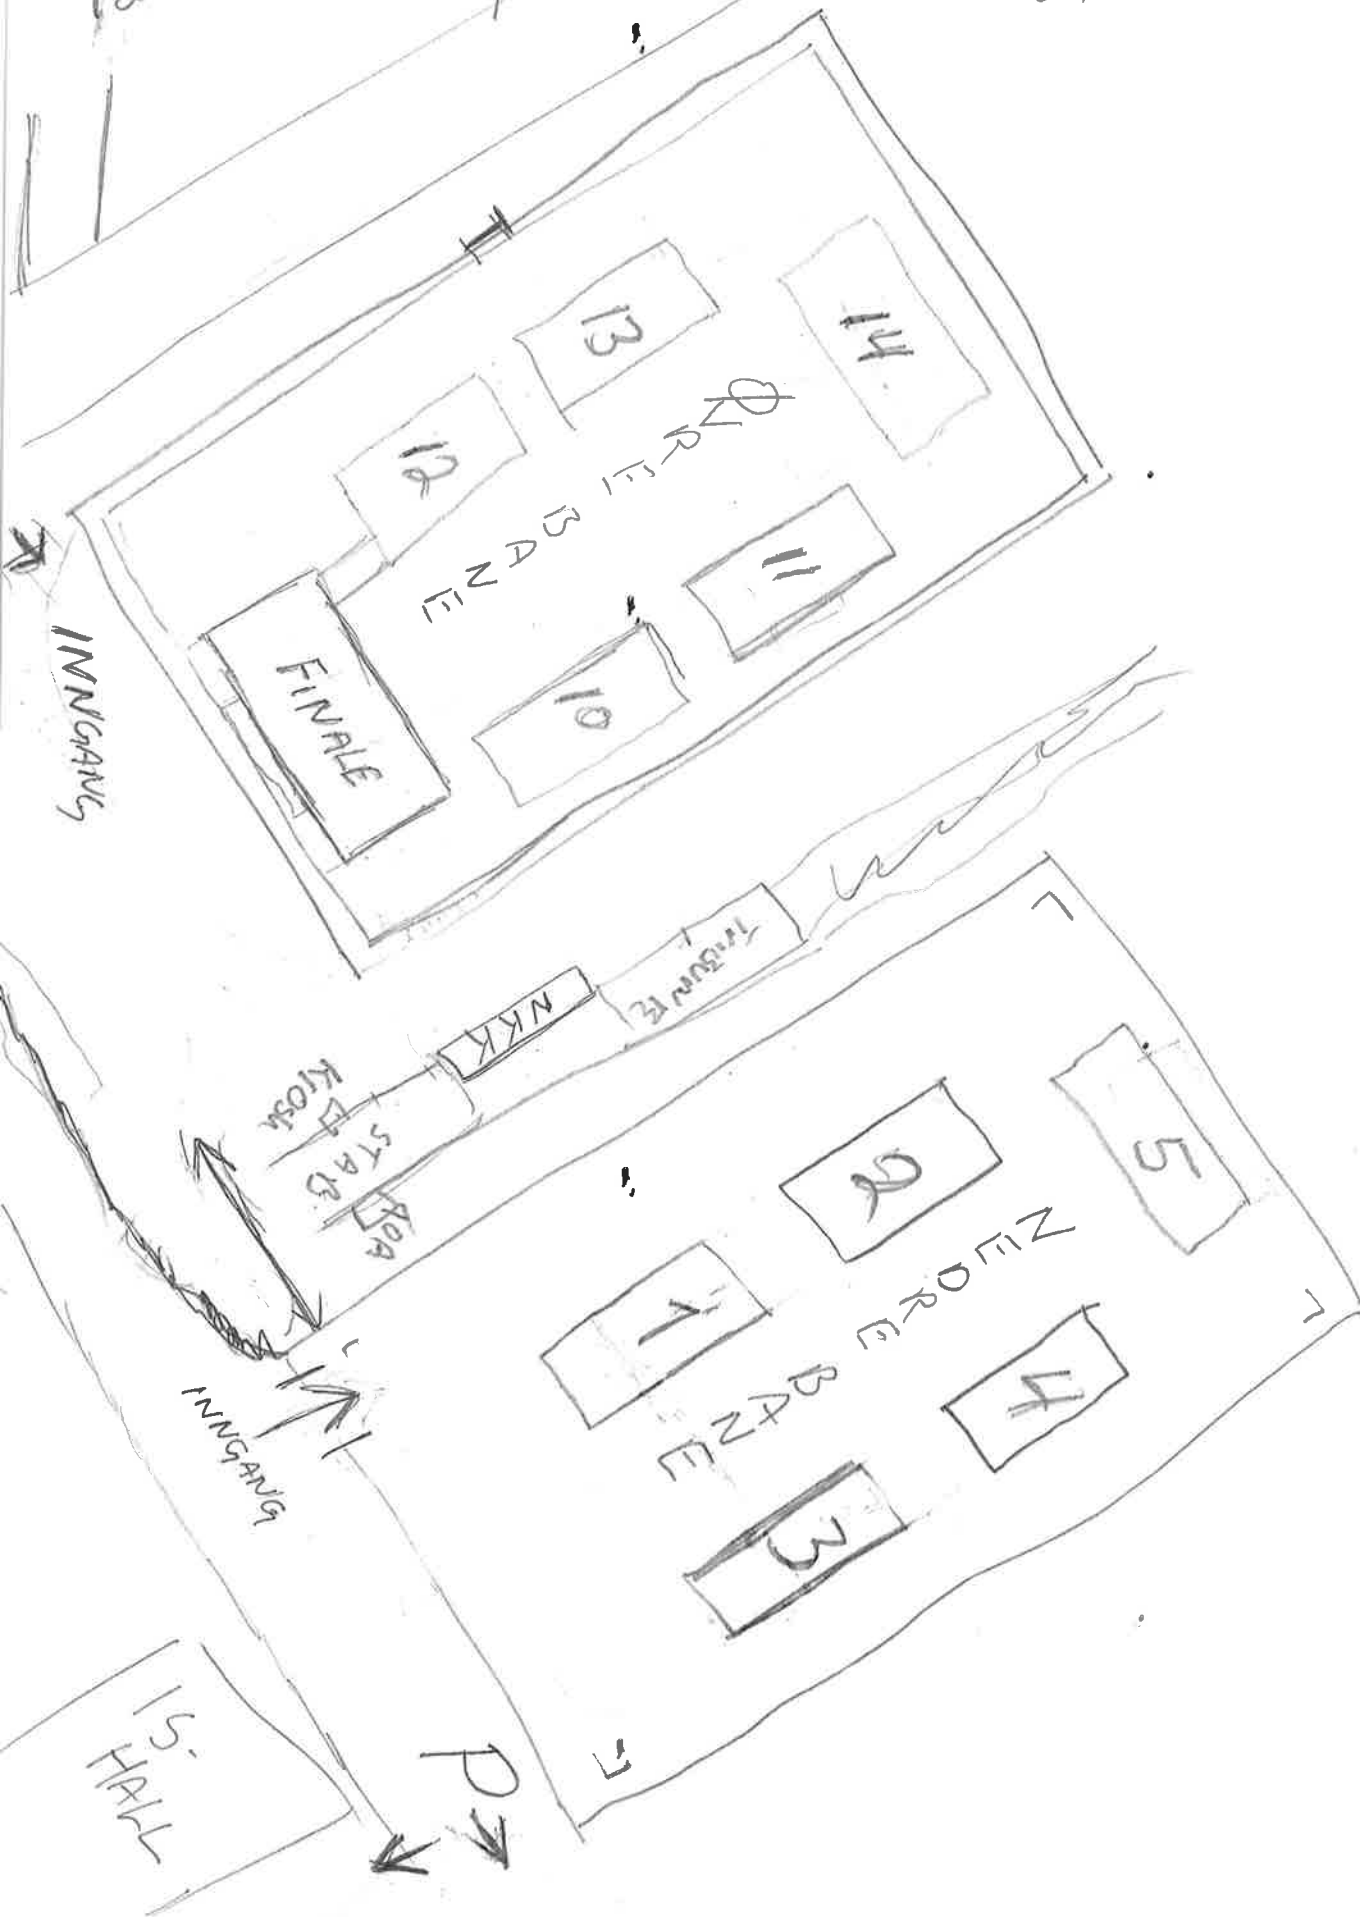

Parking

FAUSKE 2022

Parking

FINALE

13

14

12

11

10

NKK

TRIBUNE

KIOSK

STAB

ROA

5

2